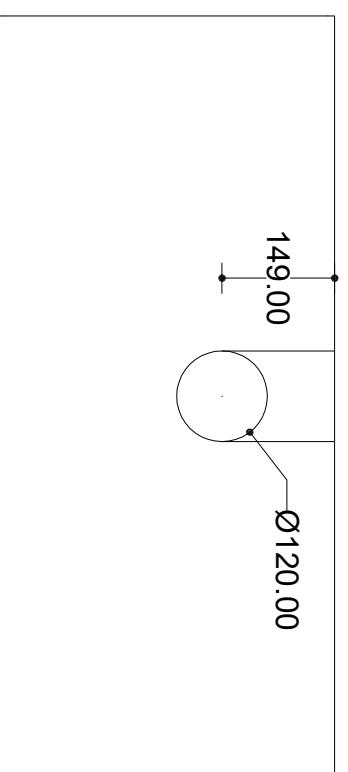

# Becafire

by Bernard Cailliau

Model

SOCLE ESTRADE 1000

[www.becafire.com](http://www.becafire.com)

- sides: ribbed cast iron