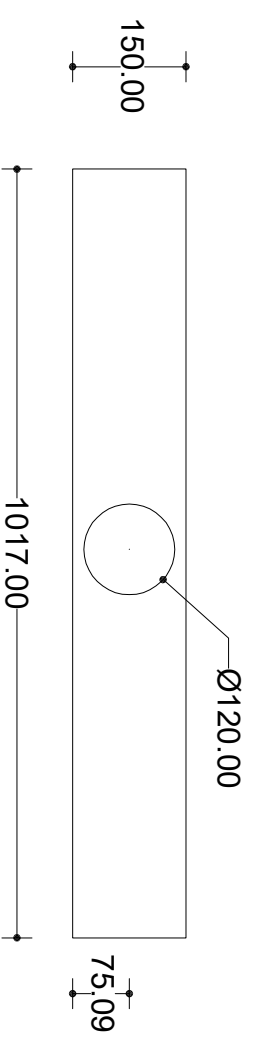

# Becafire

by Bernard Cailliau

Model

SOCLE ESTRADE 1000

[www.becafire.com](http://www.becafire.com)

- sides: ribbed cast iron