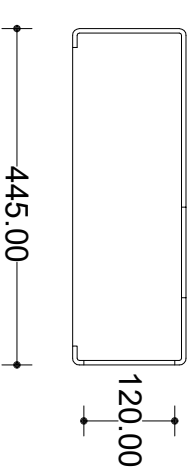

# Becafire

by Bernard Cailliau

Model

SOCLE ESTRADE 1000

[www.becafire.com](http://www.becafire.com)

- sides: ribbed cast iron