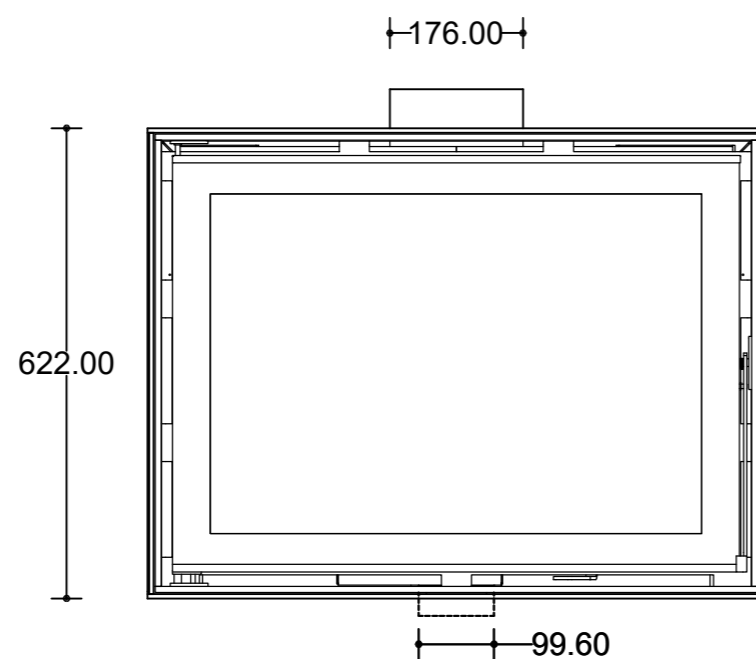

Becafire

by Bernard Cailliau

Model BECATRANS CUB'R 800x600 VENT

Dimensions (mm)

- combustion opening WxDxH -
- glass door WxH -
- external WxDxH -
- stoke grate WxD -
- fresh air -
- diam. flue -

Technical Data

- combustion opening WxDxH -

Specifications

- finishing heat-resistant black paint
- cast iron stoke grate
- 1 opening door in heat-resistant glass
- sides: ribbed cast iron

Options

-

www.becafire.fr