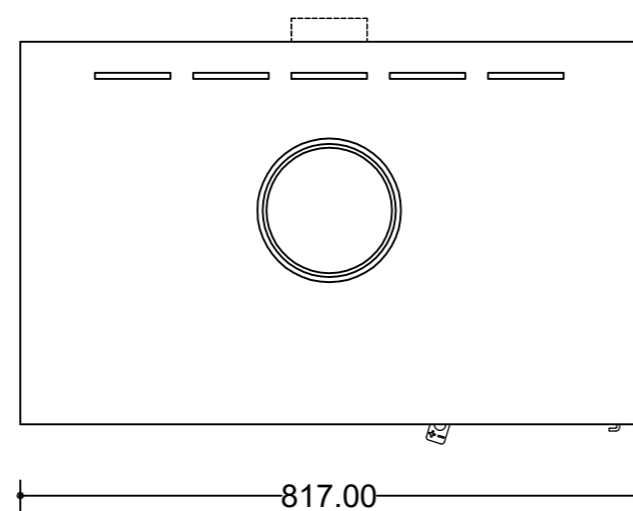

Becafire

by Bernard Cailliau

Model BECATRANS CUB'R 800x600 VENT

Dimensions (mm)

- combustion opening WxDxH -
- glass door WxH -
- external WxDxH -
- stoke grate WxD -
- fresh air -
- diam. flue -

Technical Data

- combustion opening WxDxH -

Specifications

- finishing heat-resistant black paint
- cast iron stoke grate
- 1 opening door in heat-resistant glass
- sides: ribbed cast iron

Options

-

www.becafire.fr