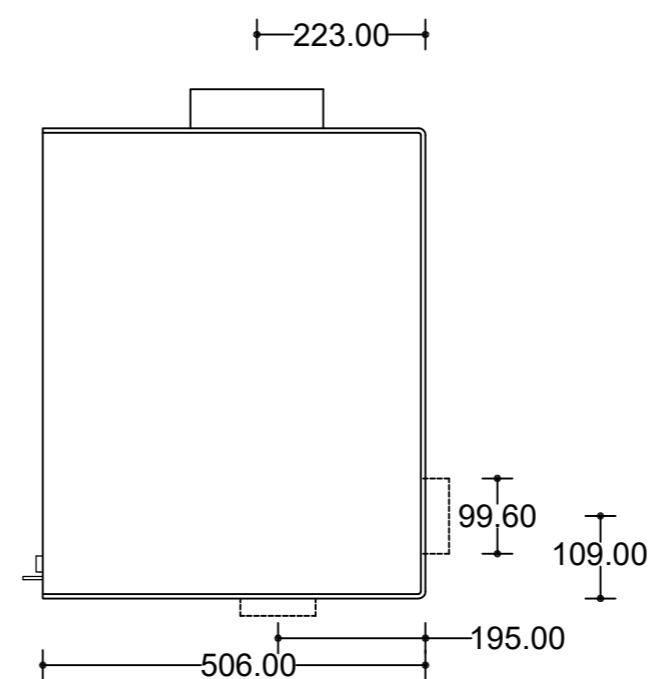

Becafire

by Bernard Cailliau

Model BECATRANS CUB'R 800x600 VENT

Dimensions (mm)

- combustion opening WxDxH -
- glass door WxH -
- external WxDxH -
- stoke grate WxD -
- fresh air -
- diam. flue -

Technical Data

- combustion opening WxDxH -

Specifications

- finishing heat-resistant black paint
- cast iron stoke grate
- 1 opening door in heat-resistant glass
- sides: ribbed cast iron

Options

-

www.becafire.fr