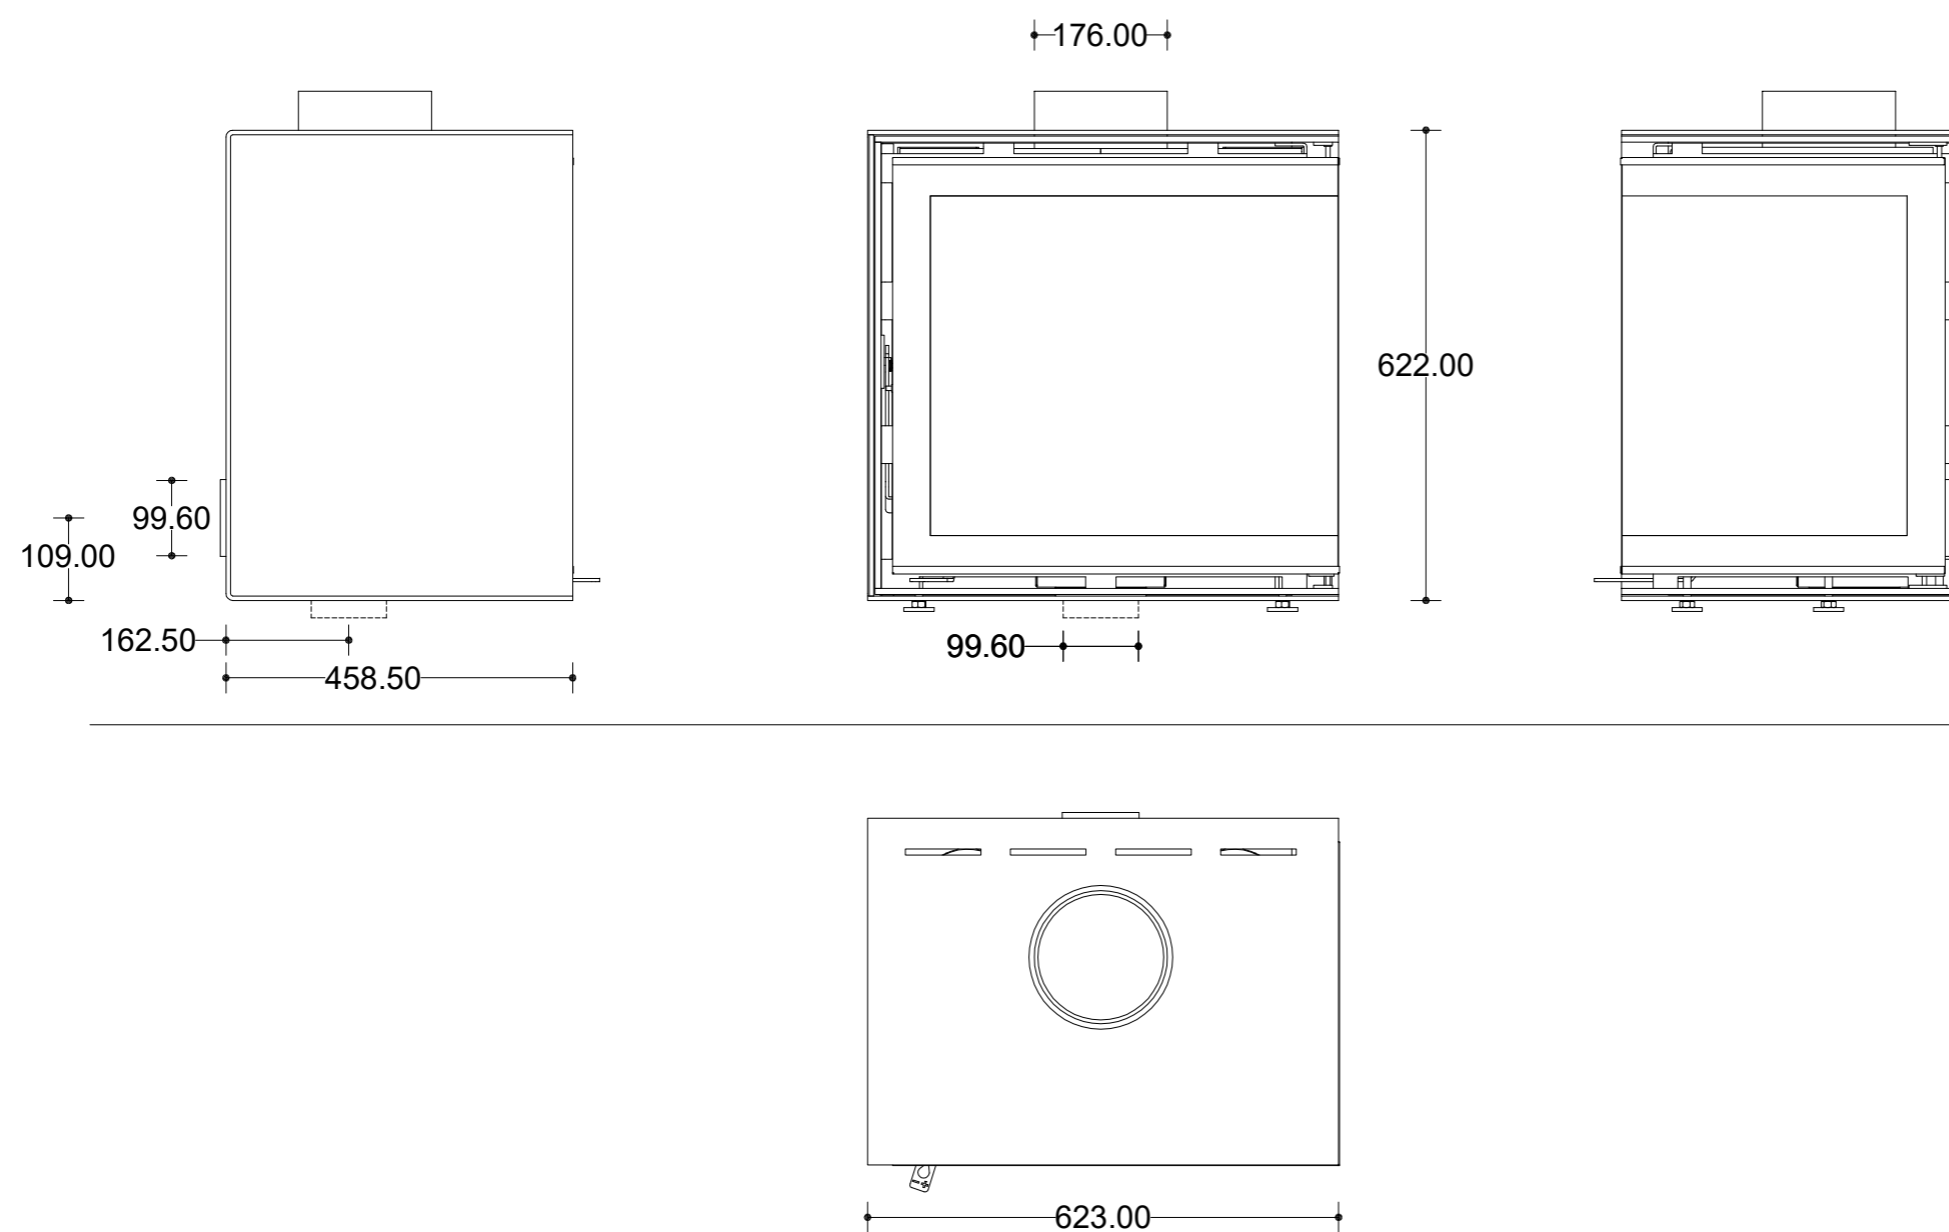

Becafire

by Bernard Cailliau

Model BECATRANS CUB'R RIGHT 600x600

Dimensions (mm)

- combustion opening WxDxH -
- glass door WxH -
- external WxDxH -
- stoke grate WxD -
- fresh air -
- diam. flue -

Technical Data

- combustion opening WxDxH -

Specifications

- finishing heat-resistant black paint
- cast iron stoke grate
- 1 opening door in heat-resistant glass
- sides: ribbed cast iron

Options

-

www.becafire....