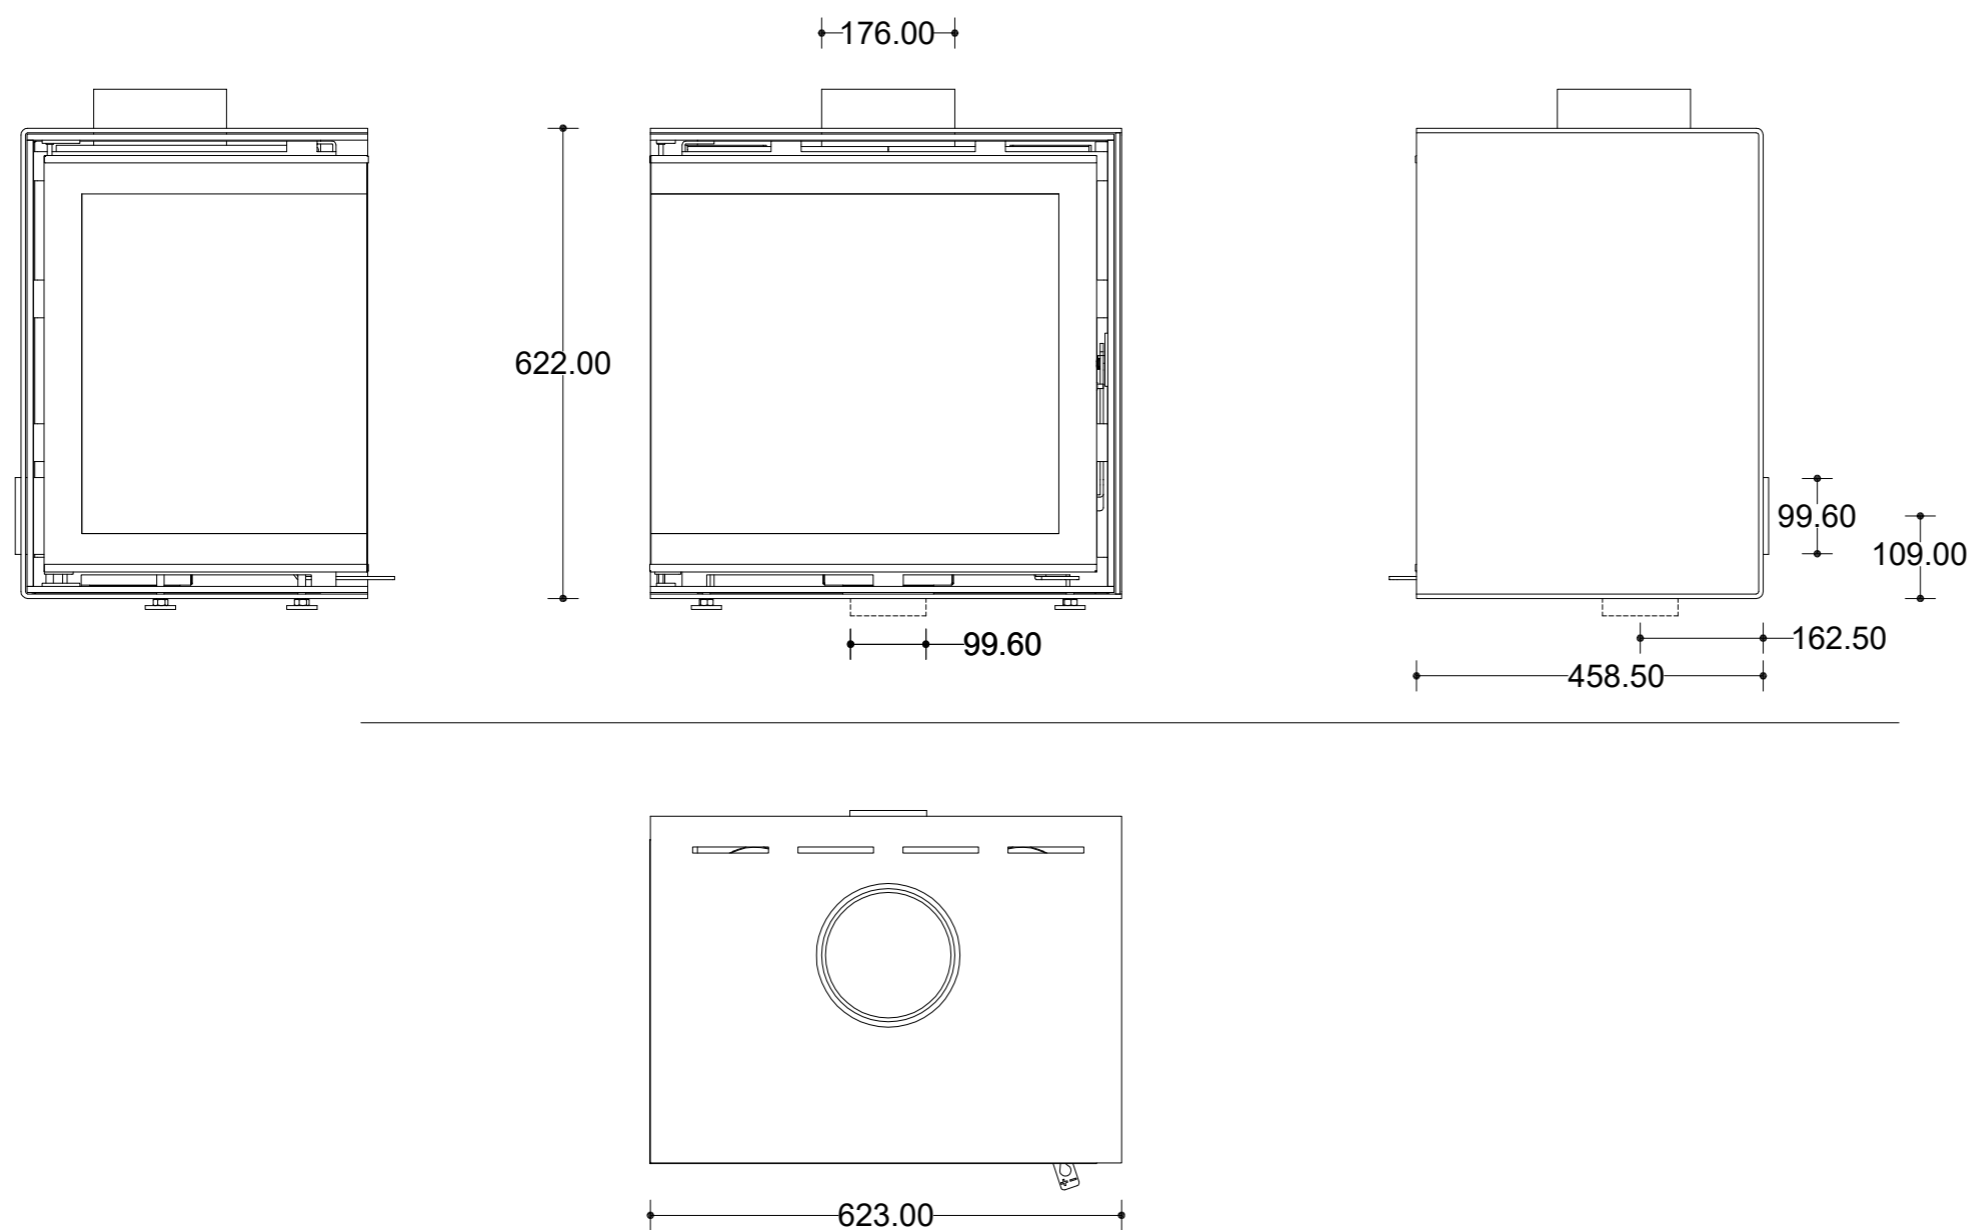

Becafire

by Bernard Cailliau

Model BECATRANS CUB'R LEFT 600x600

Dimensions (mm)

- combustion opening WxDxH -
- glass door WxH -
- external WxDxH -
- stoke grate WxD -
- fresh air -
- diam. flue -

Technical Data

- combustion opening WxDxH -

Specifications

- finishing heat-resistant black paint
- cast iron stoke grate
- 1 opening door in heat-resistant glass
- sides: ribbed cast iron

Options

-

www.becafire....