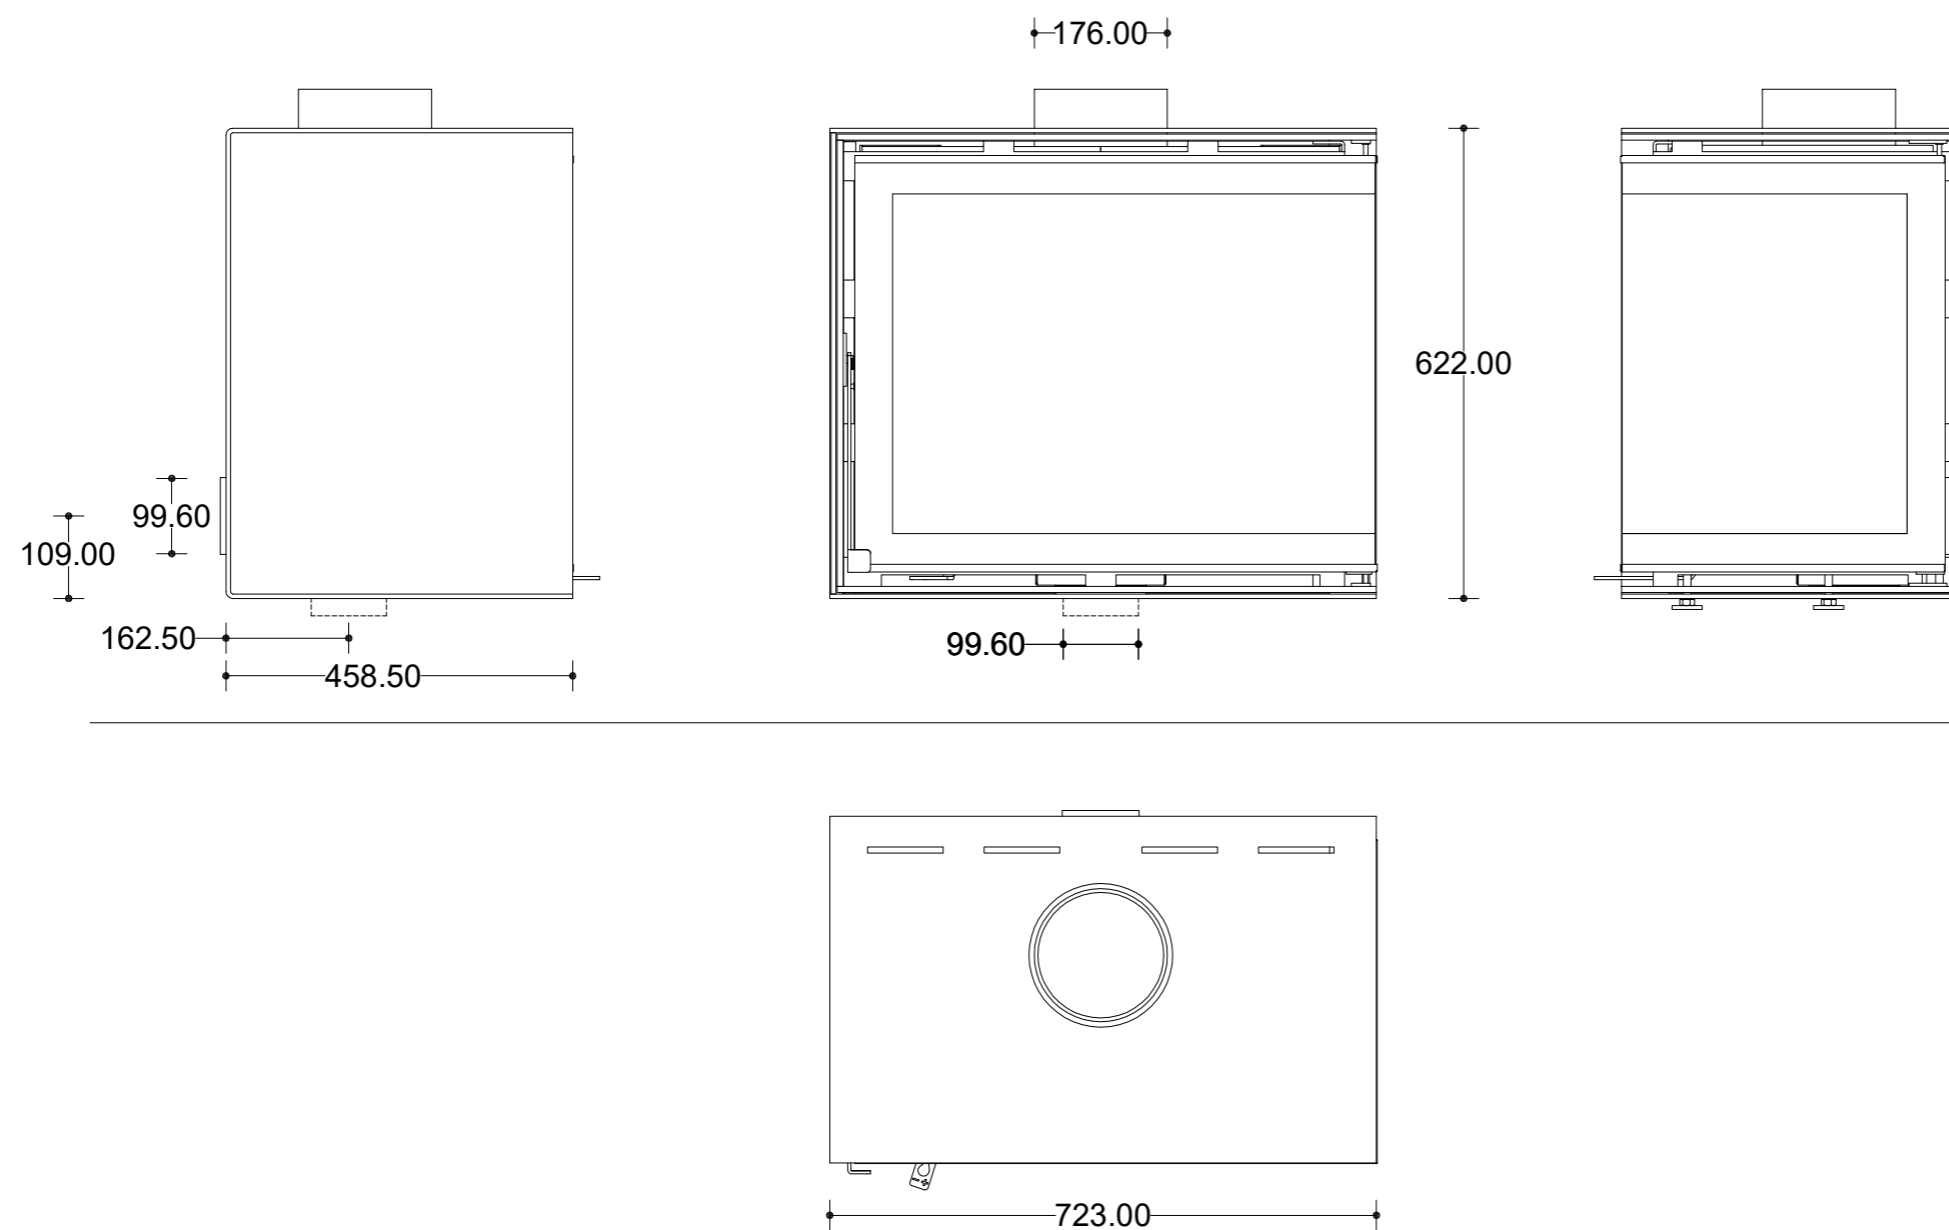

Becafire

by Bernard Cailliau

Model BECATRANS CUB'R RIGHT 700x600

Dimensions (mm)

- combustion opening WxDxH -
- glass door WxH -
- external WxDxH -
- stoke grate WxD -
- fresh air -
- diam. flue -

Technical Data

- combustion opening WxDxH -

Specifications

- finishing heat-resistant black paint
- cast iron stoke grate
- 1 opening door in heat-resistant glass
- sides: ribbed cast iron

Options

-

www.becafire....