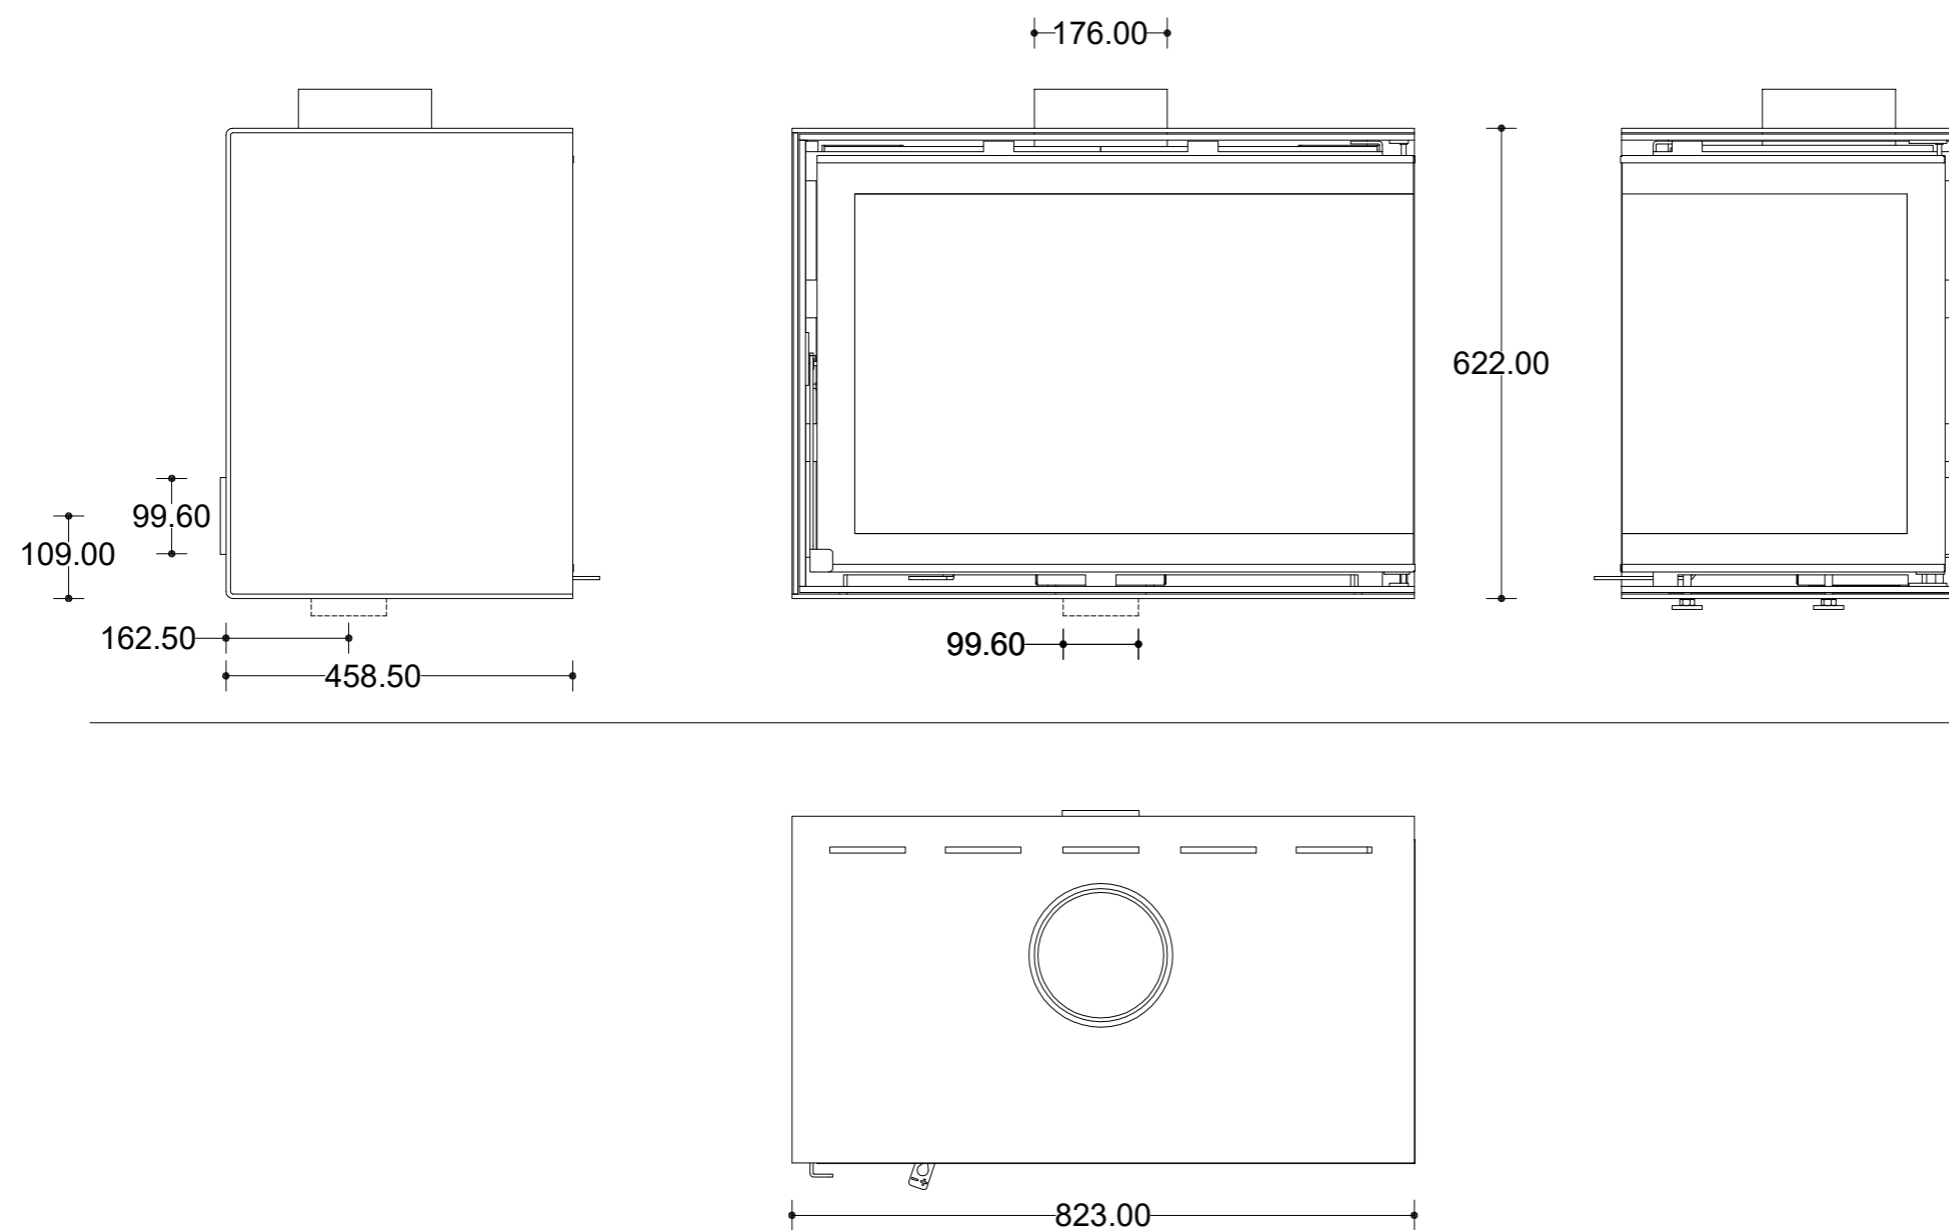

Becafire

by Bernard Cailliau

Model BECATRANS CUB'R RIGHT 800x600

Dimensions (mm)

- combustion opening WxDxH -
- glass door WxH -
- external WxDxH -
- stoke grate WxD -
- fresh air -
- diam. flue -

Technical Data

- combustion opening WxDxH -

Specifications

- finishing heat-resistant black paint
- cast iron stoke grate
- 1 opening door in heat-resistant glass
- sides: ribbed cast iron

Options

-

www.becafire....