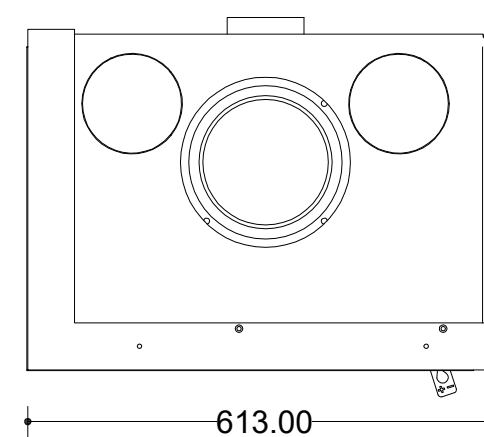

Becafire

by Bernard Cailliau

Model BECATRANS CORNER LEFT 600x600

Dimensions (mm)

- combustion opening WxDxH -
- glass door WxH -
- external WxDxH -
- stoke grate WxD -
- fresh air -
- diam. flue -

Technical Data

- combustion opening WxDxH -

Specifications

- finishing heat-resistant black paint
- cast iron stoke grate
- 1 opening door in heat-resistant glass
- sides: ribbed cast iron

Options

-

www.becafire.com