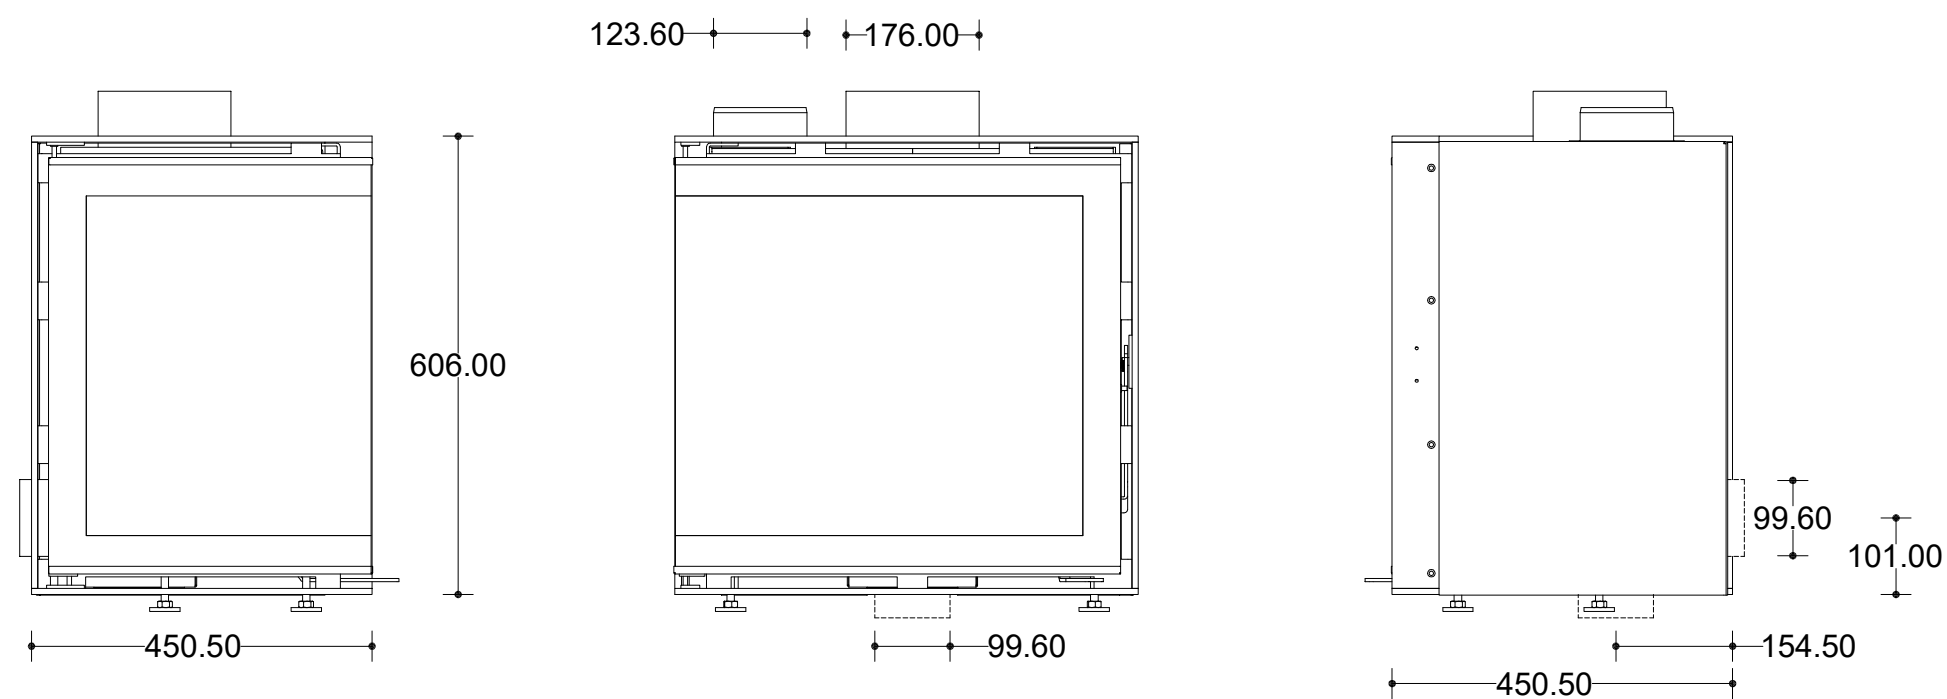

Becafire

by Bernard Cailliau

Model BECATRANS CORNER LEFT 600x600

Dimensions (mm)

- combustion opening WxDxH -
- glass door WxH -
- external WxDxH -
- stoke grate WxD -
- fresh air -
- diam. flue -

Technical Data

- combustion opening WxDxH -

Specifications

- finishing heat-resistant black paint
- cast iron stoke grate
- 1 opening door in heat-resistant glass
- sides: ribbed cast iron

Options

-

www.becafire.com