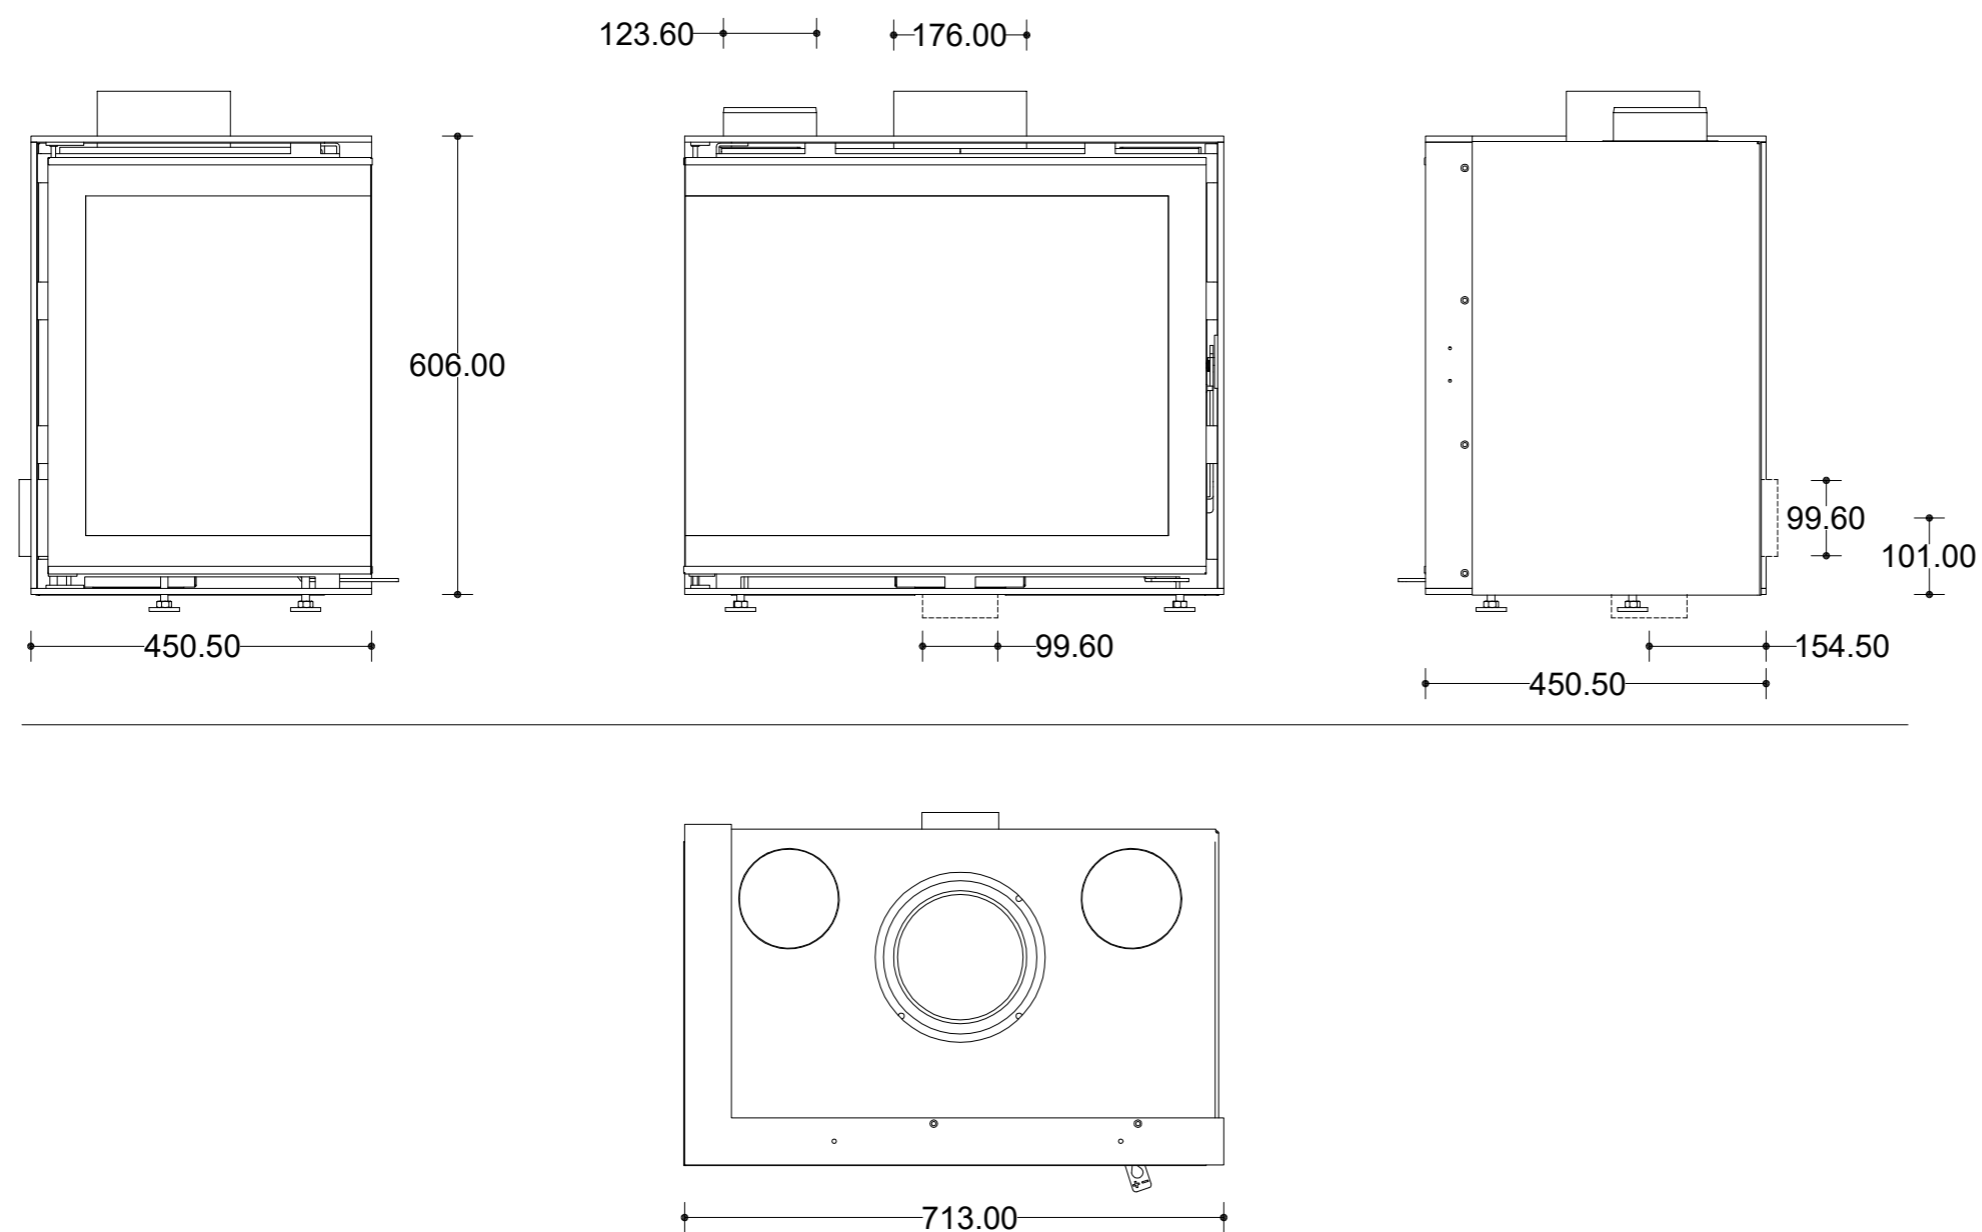

Becafire

by Bernard Cailliau

Model BECATRANS CORNER LEFT 700x600

Dimensions (mm)

- combustion opening WxDxH -
- glass door WxH -
- external WxDxH -
- stoke grate WxD -
- fresh air -
- diam. flue -

Technical Data

- combustion opening WxDxH -

Specifications

- finishing heat-resistant black paint
- cast iron stoke grate
- 1 opening door in heat-resistant glass
- sides: ribbed cast iron

Options

-

[www.becafire....](http://www.becafire...)