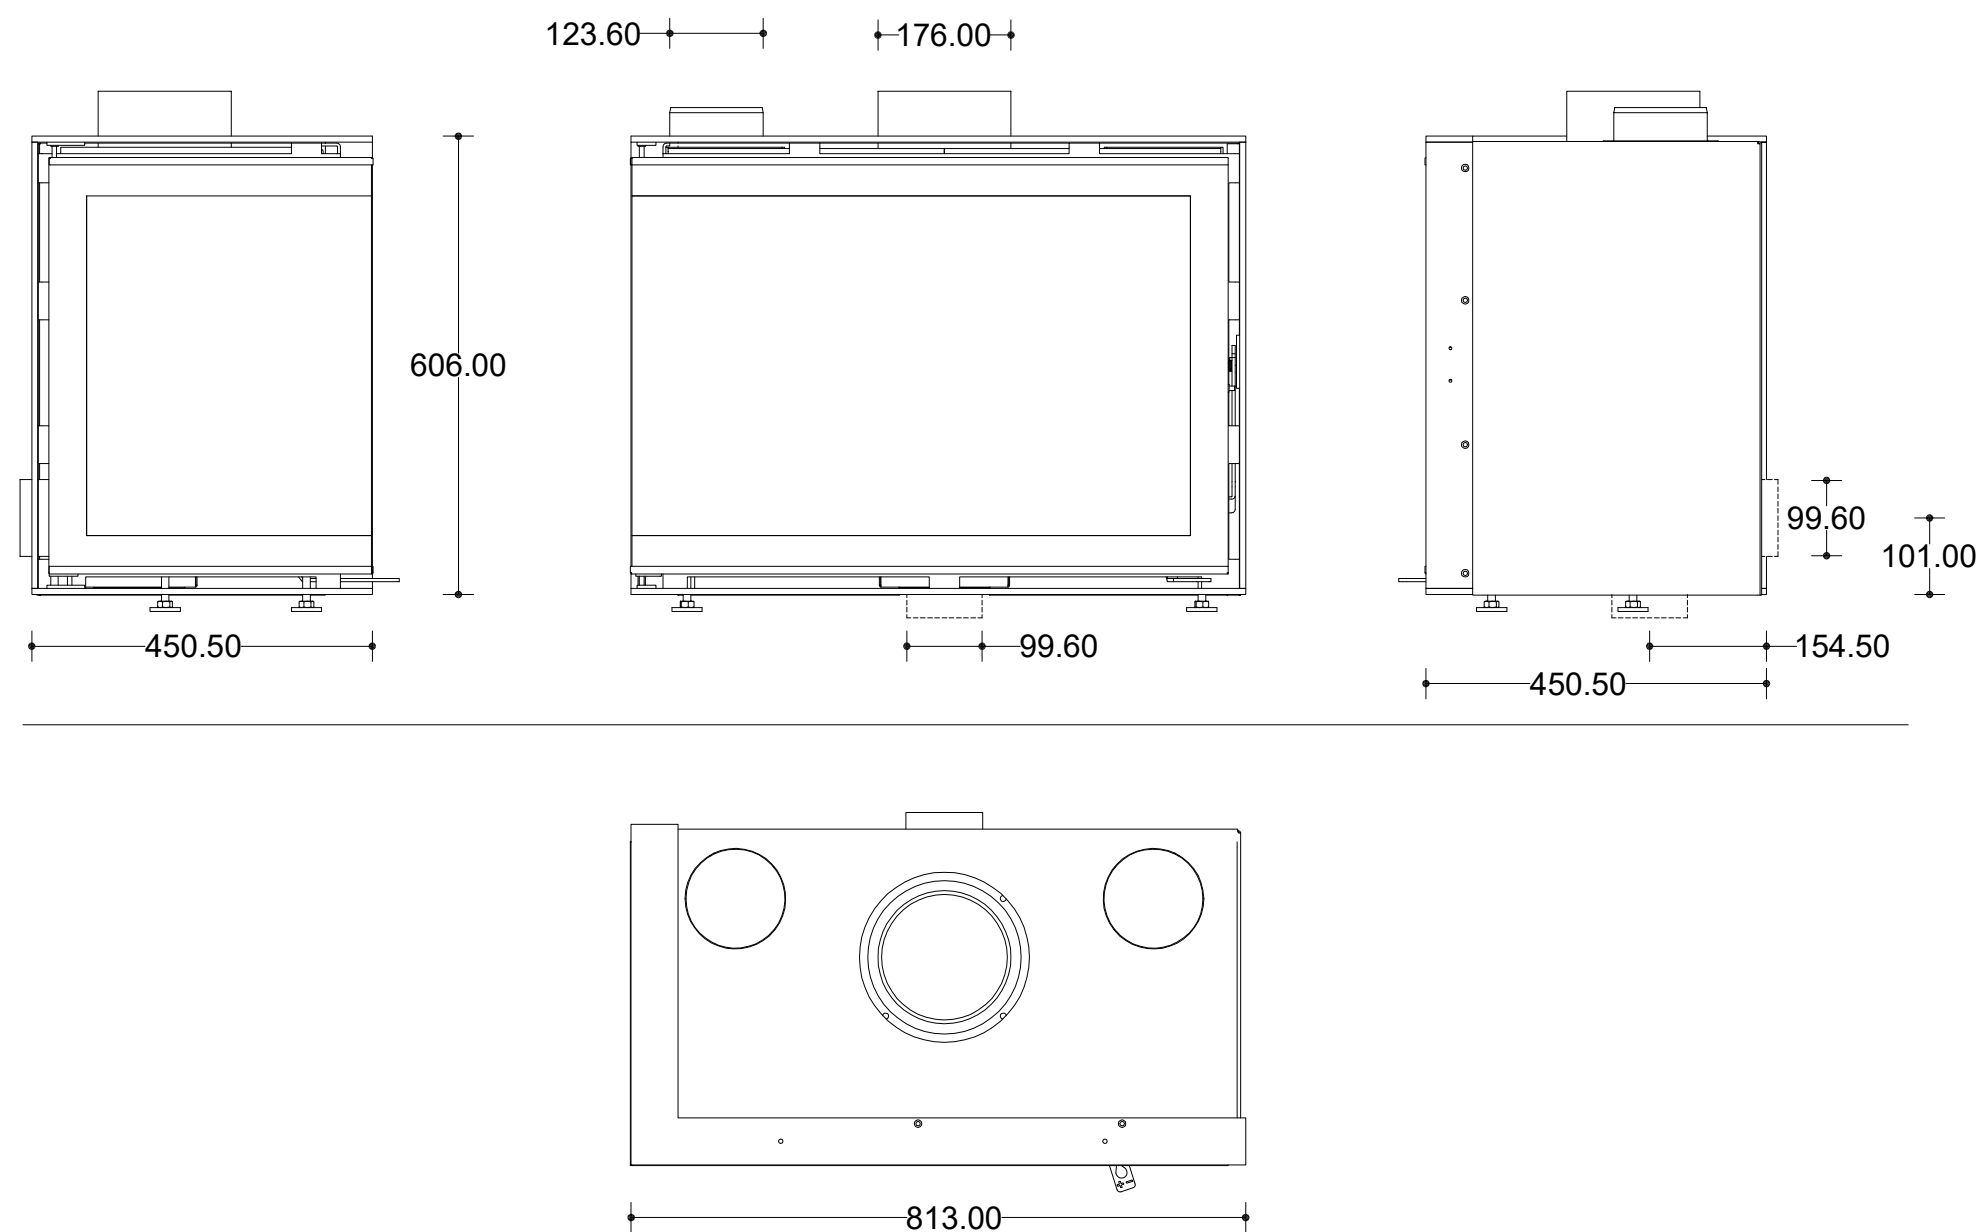

Becafire

by Bernard Cailliau

Model BECATRANS CORNER LEFT 800x600

Dimensions (mm)

- combustion opening WxDxH -
- glass door WxH -
- external WxDxH -
- stoke grate WxD -
- fresh air -
- diam. flue -

Technical Data

- combustion opening WxDxH -

Specifications

- finishing heat-resistant black paint
- cast iron stoke grate
- 1 opening door in heat-resistant glass
- sides: ribbed cast iron

Options

-

www.becafire.com