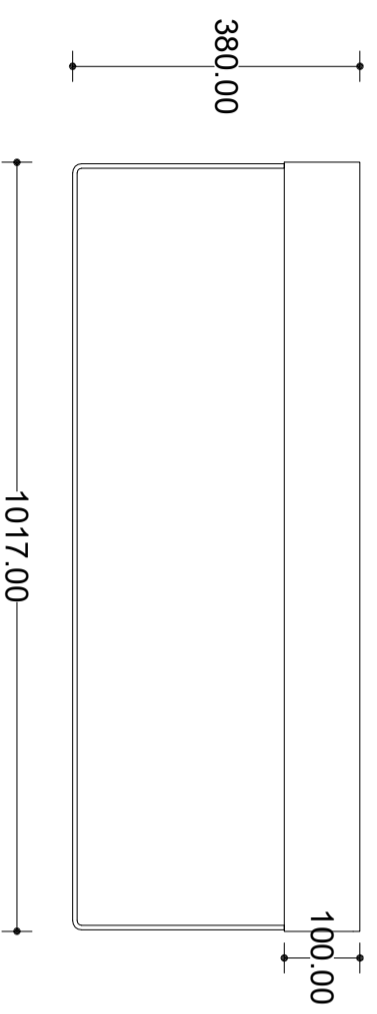

Becafire

by Bernard Cailliau

Model **SOCLE RANGE BUCHE 1000**

www.becafire.com

- sides: ribbed cast iron