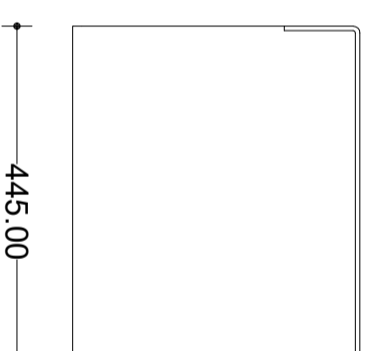

Becafire

by Bernard Cailliau

Model **SOCLE RANGE BUCHE 1000**

www.becafire.com

- sides: ribbed cast iron