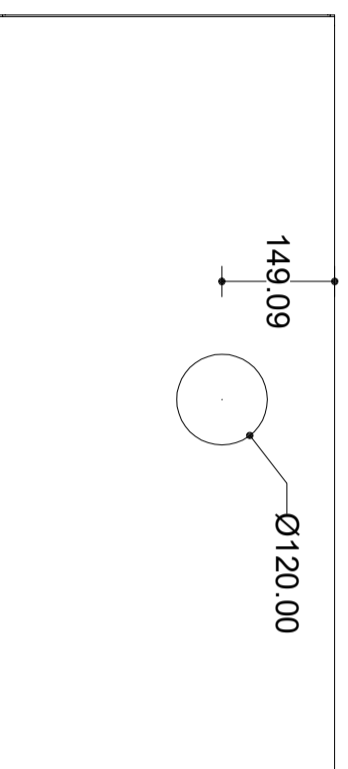

Becafire

by Bernard Cailliau

Model **SOCLE RANGE BUCHE 1000**

www.becafire.com

- sides: ribbed cast iron