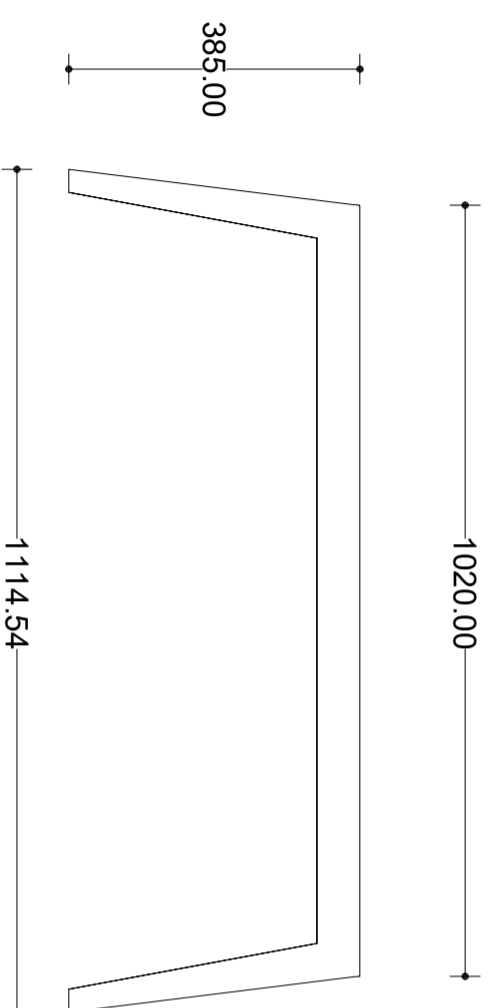

Becafire

by Bernard Cailliau

Model **SOCLE OBLIQUE 1000**

www.becafire.com

- sides: ribbed cast iron