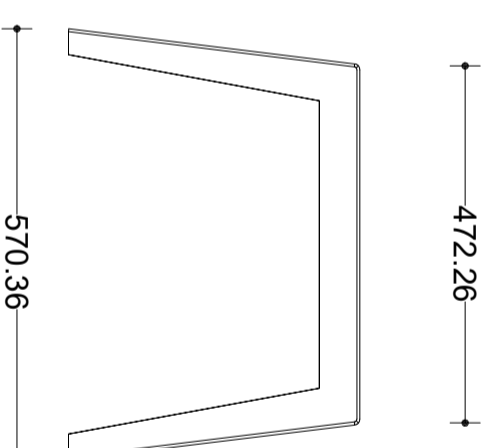

Becafire

by Bernard Cailliau

Model **SOCLE OBLIQUE 1000**

www.becafire.com

- sides: ribbed cast iron